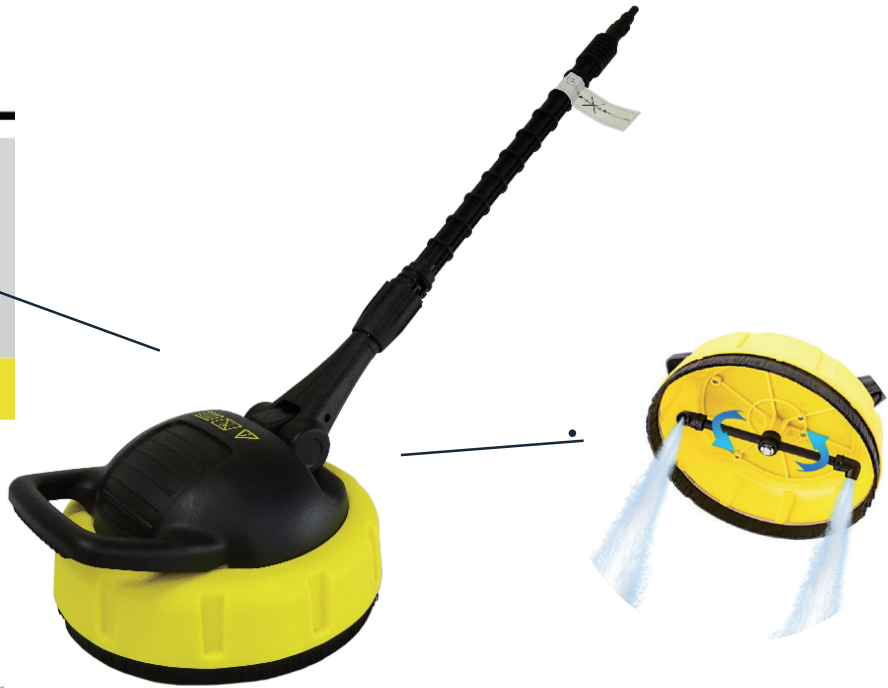

### Rotating Jet Spray

Twin Rotating Jet Wash Nozzle With Brush, Offers A More Effective Cleaning Solution Than Using Standard Lance.

Comes With Long Reach Extension Lance And Adapter For Cleaning Vertical Surface Like Wall And Garage Door.